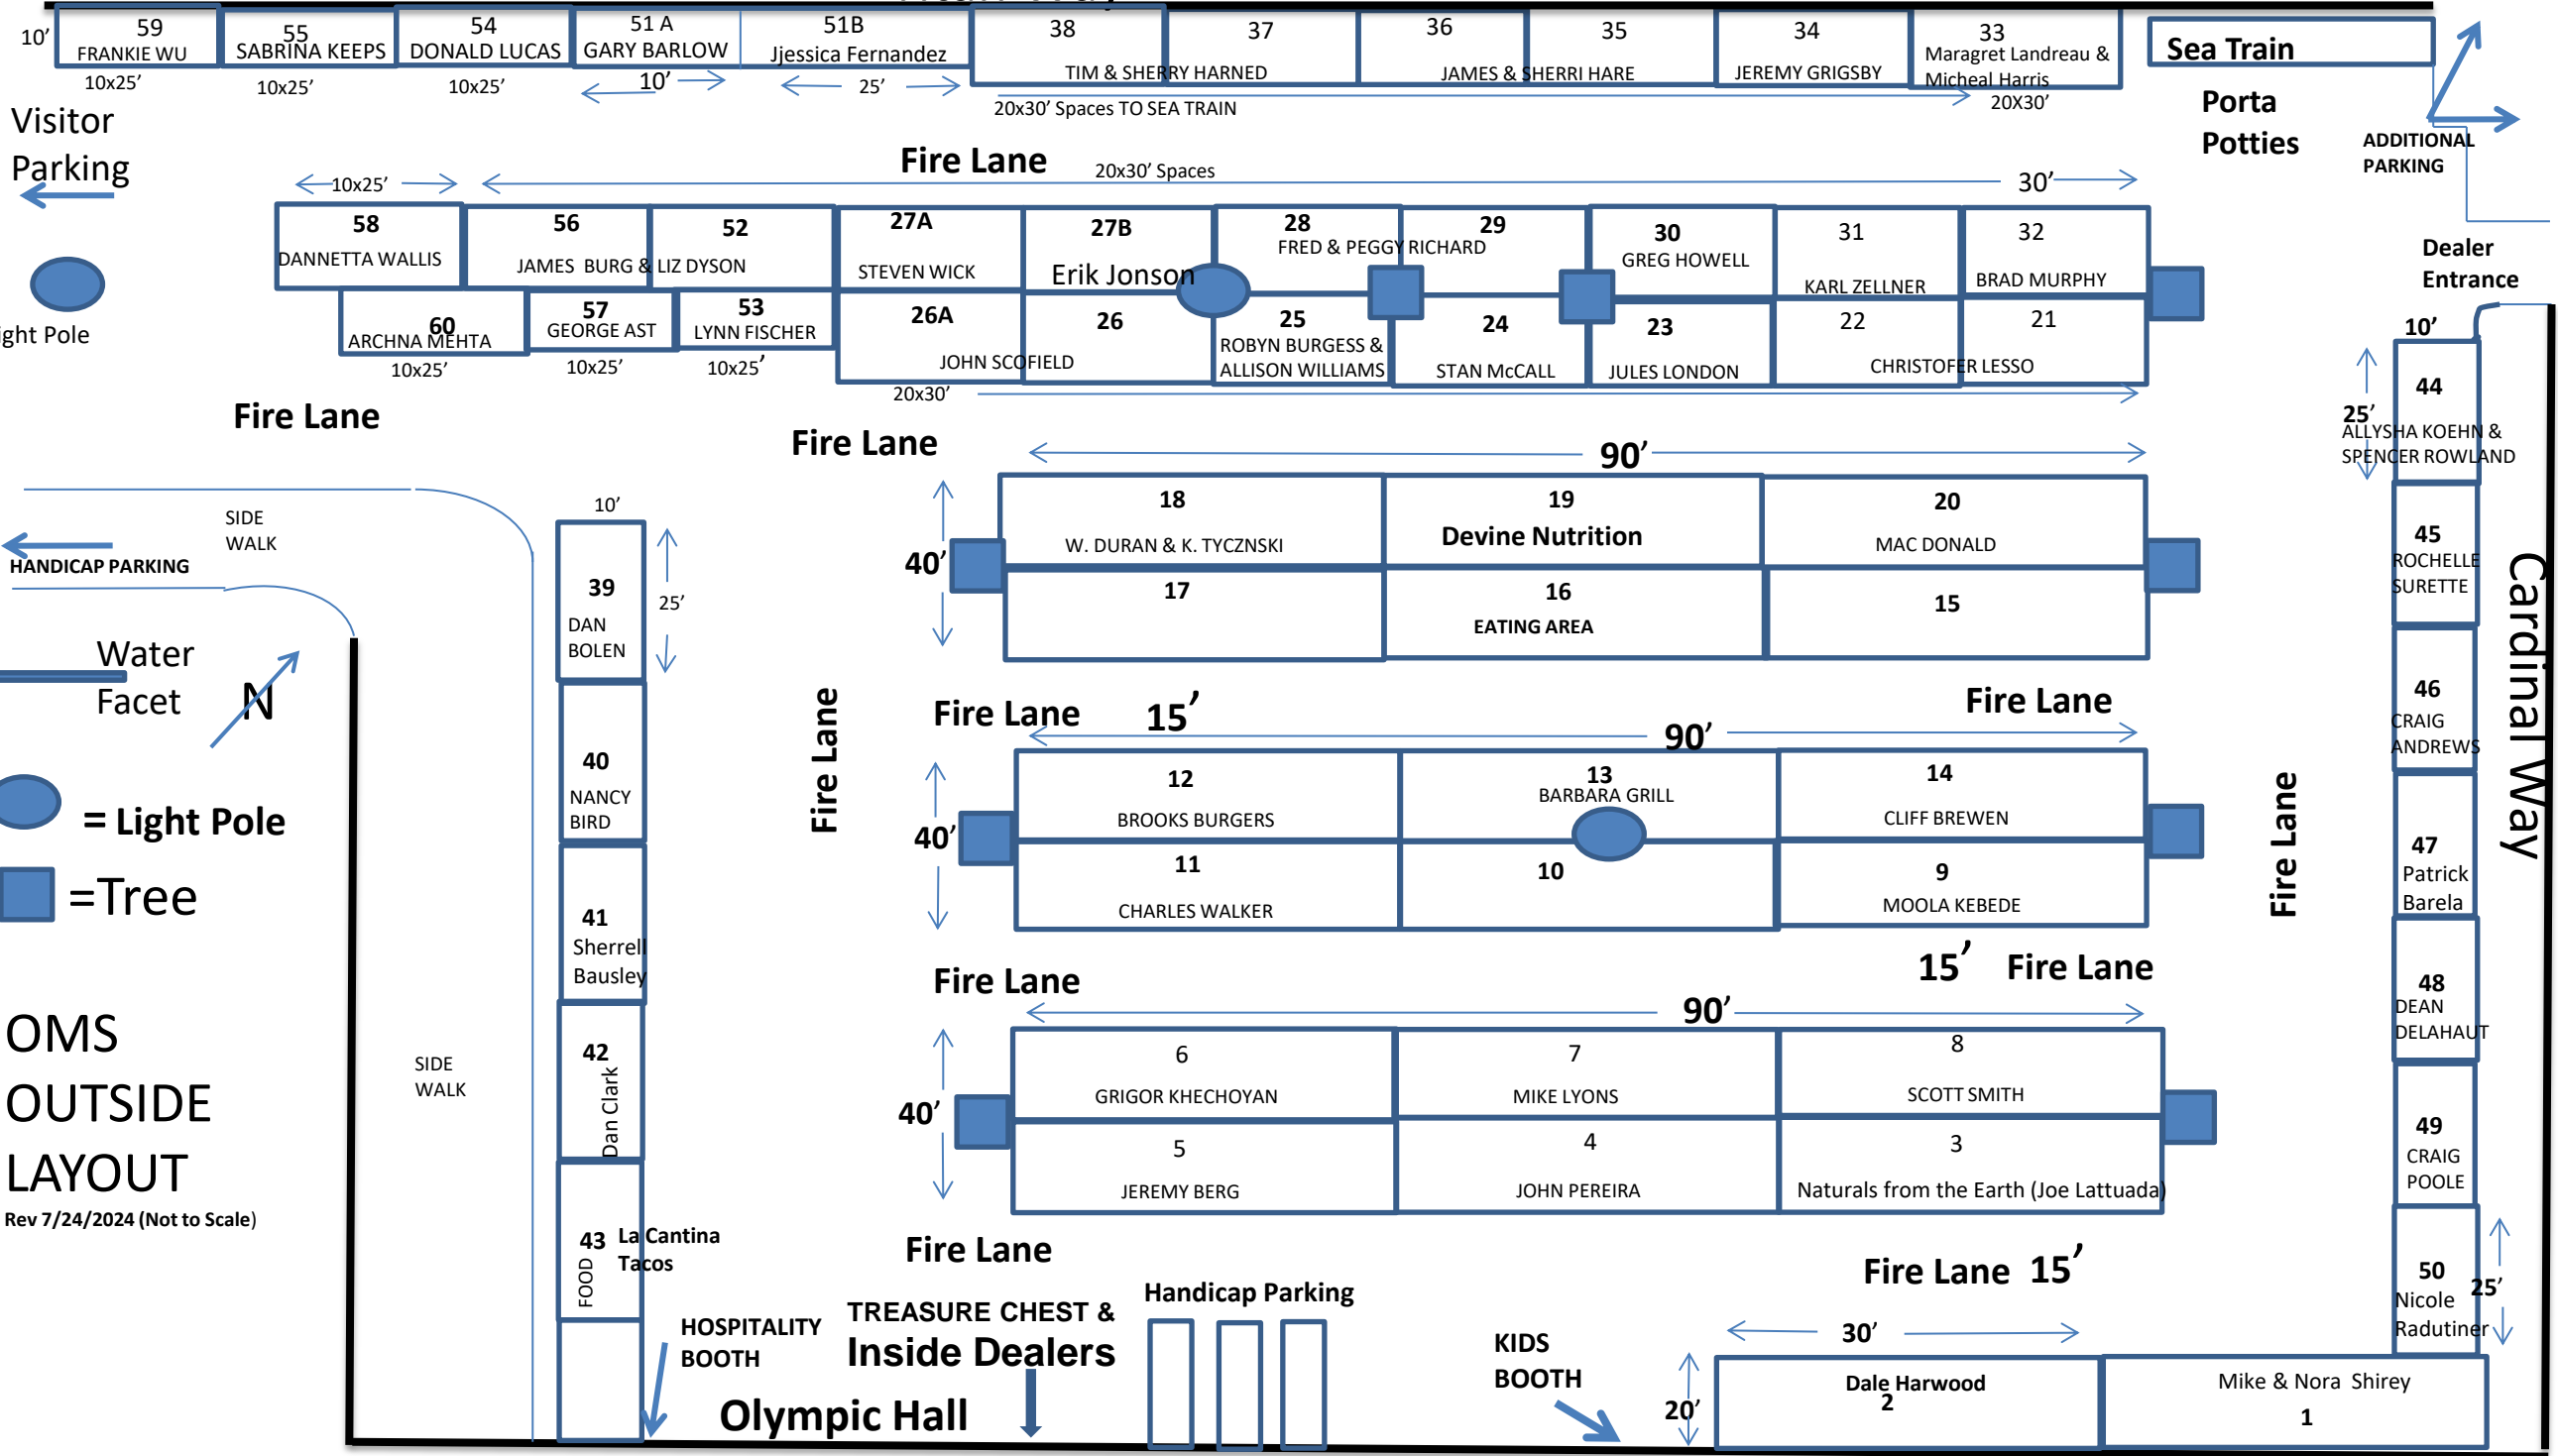

Titan Way

OMS
OUTSIDE
LAYOUT
Rev 7/24/2024 (Not to Scale)

● = Light Pole
■ = Tree